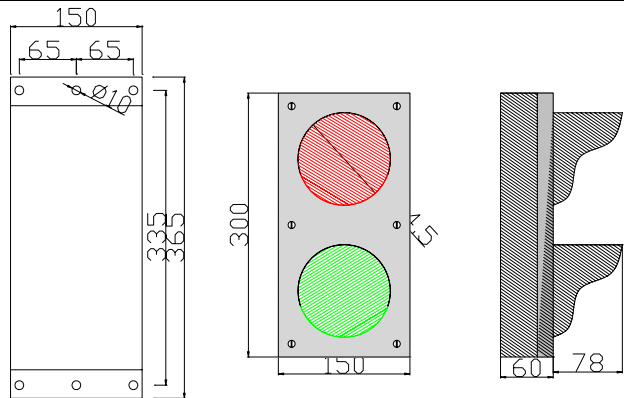

Specifications

Size (Unit: inch (mm))

- Shape:100mm (4")
- High brightness LEDs with integrated optics
- Moisture and dust tight seal
- Total Harmonic Distortion<20%
- Operating Temperature Range(optional): -20°C to 60°C
- Angle:Avg. ≥30° Down ≥30°
- Operating voltage Range:10V to 30VDC
- Insulation Resistance:≥2M
- Life:100,000H
- housing material:Aluminium