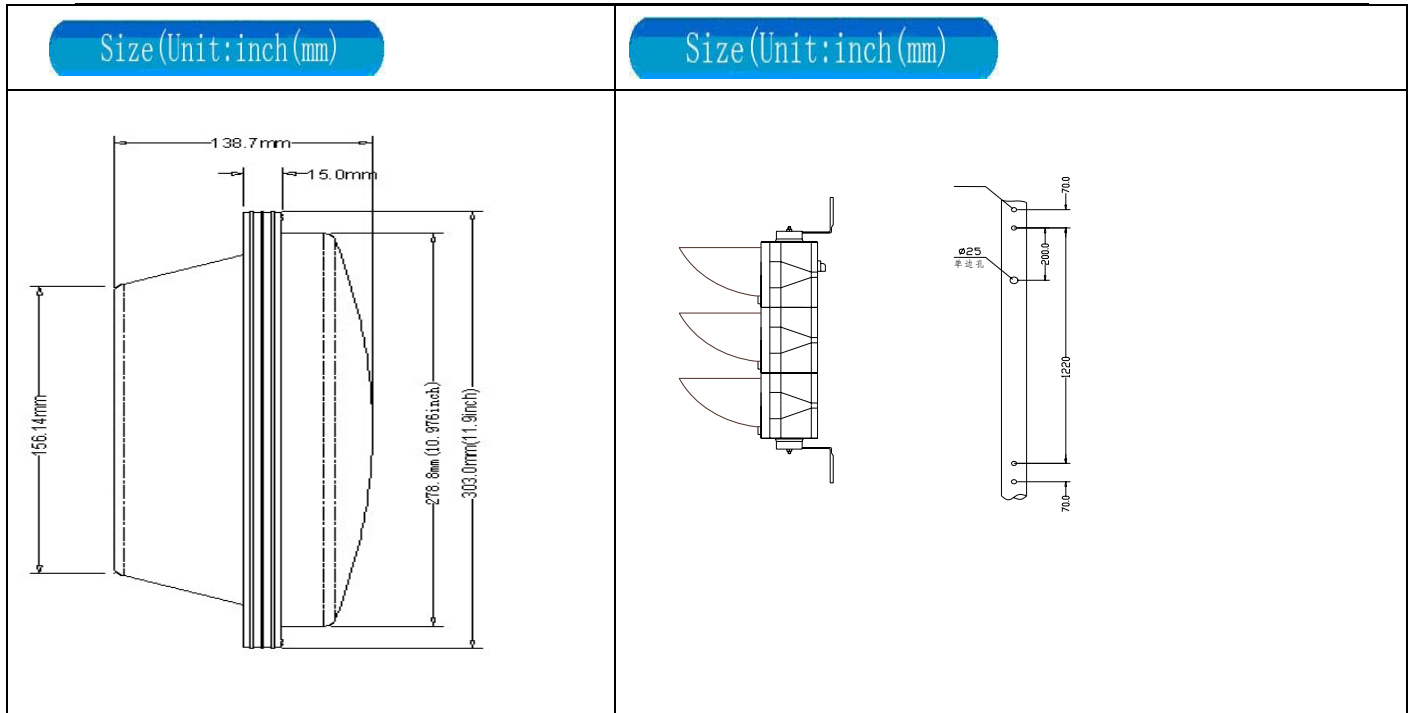

12 Inch Incandescent Look LED Traffic Signals

SHENZHE NOBLE OPTO CO.,LTD

green light,green life

Http://www.nobleled.com E-mail:sales@nobleled.com TEL:+86-755-27654119 FAX:+86-755-29002484

Characteristics

Color	Size	Model Number	Profile	Voltage	LEDs	Typical Wattage at 25°C	Luminance (cd)	Typical Dominant Wavelength (nm)
	(mm)							
Red	300	NBJD300R-1	Round	12VDC	121s	<8	>800	625
Yellow	300	NBJD300Y-1	Round	12VDC	121s	<8	>800	590
Green	300	NBJD300G-1	Round	12VDC	121s	<8	>800	500

Gather to pack:

Model	housing material	Dim.of Outer Carton	Quantity/CTN	G.W/CTN	N.W/CTN	packing
NBJD313F-3-12	PC	1170x430x270mm	1PCS	14.4	11.5	carton

SHENZHE NOBLE OPTO CO.,LTD

green light,green life

Http://www.nobleled.com E-mail:sales@nobleled.com TEL:+86-755-27654119 FAX:+86-755-29002484