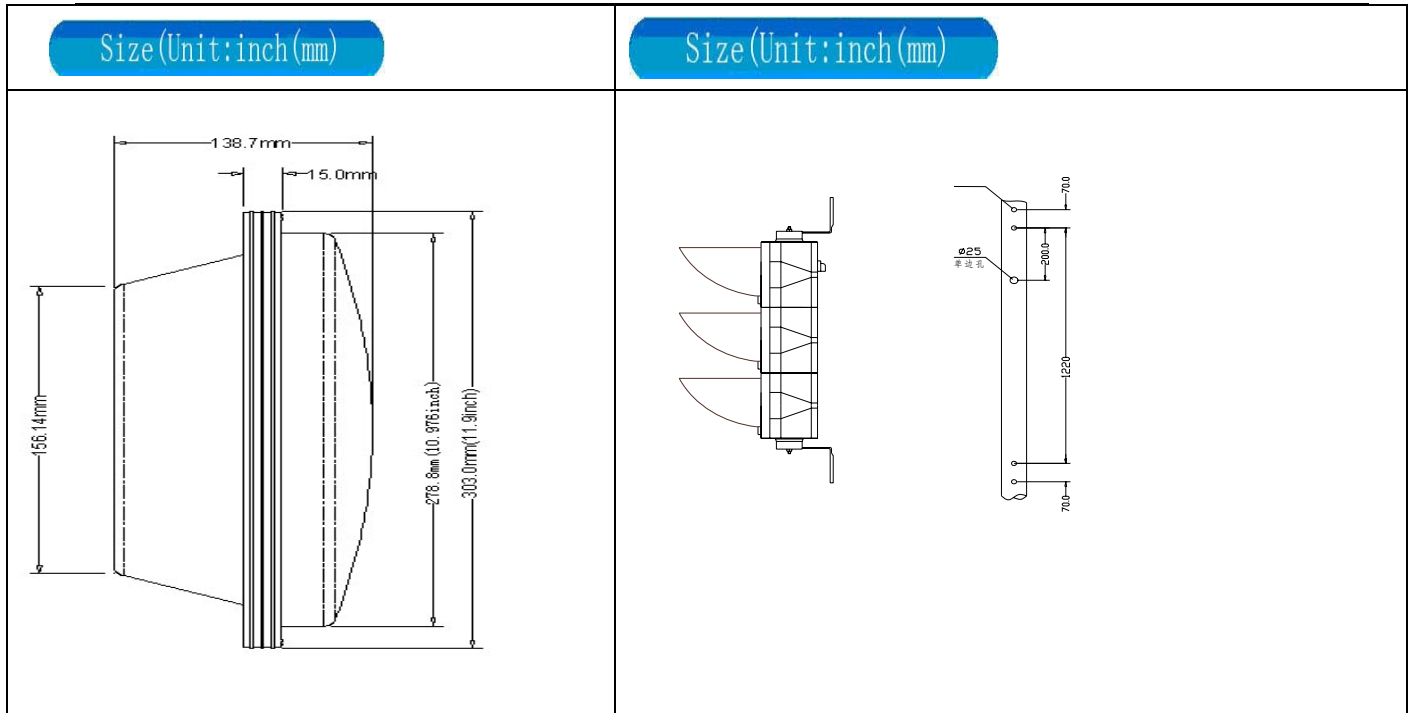

12 Inch Incandescent Look LED Traffic Signals

SHENZHE NOBLE OPTO CO.,LTD

green light,green life

Http://www.nobleled.com E-mail:sales@nobleled.com TEL:+86-755-27654119 FAX:+86-755-29002484

Characteristics								
Color	Size	Model Number	Profile	Voltage	LEDs	Typical Wattage at 25°C	Luminance (cd)	Typical Dominant Wavelength (nm)
	(mm)							
Red	300	NBJD300R-1	Round	24VDC	121s	<11	>800	625
Yellow	300	NBJD300Y-1	Round	24VDC	121s	<11	>800	590
Green	300	NBJD300G-1	Round	24VDC	121s	<11	>800	500

Gather to pack:							
Model	housing material	Dim.of Outer Carton	Quantity/CTN	G.W/CTN	N.W/CTN	packing	
NBJD313F-3	PC	1170x430x270mm	1PCS	14.4	11.5	carton	

SHENZHE NOBLE OPTO CO.,LTD

green light,green life