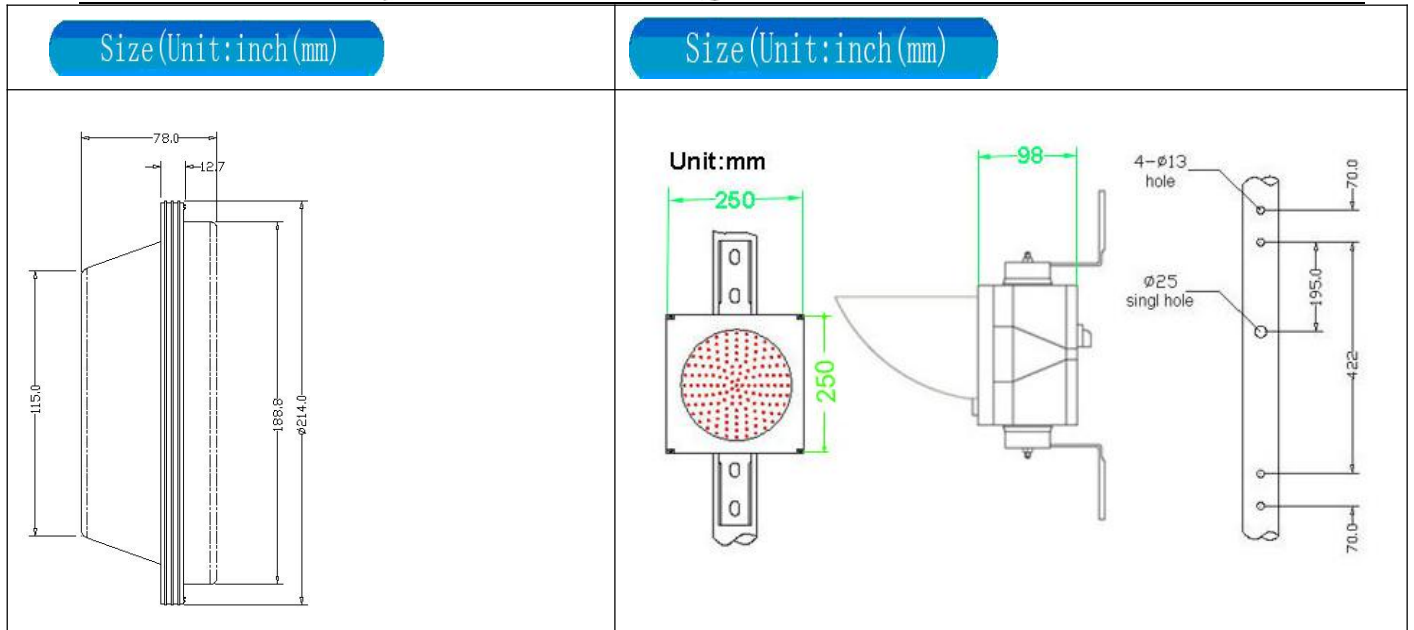

SHENZHE NOBLE OPTO CO.,LTD

green light,green life

Http://www.nobleled.com E-mail:sales@nobleled.com TEL:+86-755-27654119 FAX:+86-755-29002484

Characteristics

Color	Size	Model Number	Profile	Voltage	LEDs	Typical Wattage at 25°C	Luminance (cd/m²)	Typical Dominant Wavelength (nm)
	(mm)							
Red	200	NBJD200R-1	Round	12-24VDC 100-277V AC	90s	<8	>8000	625

Gather to pack:

Model	housing material	Dim.of Outer Carton	Quantity/CTN	G.W/CTN	N.W/CTN	packing
NBJD211-R	PC	420*320*200mm	1PCS	3.46kg	3KG	carton

SHENZHE NOBLE OPTO CO.,LTD

green light,green life

Http://www.nobleled.com E-mail:sales@nobleled.com TEL:+86-755-27654119 FAX:+86-755-29002484

Building C, MingJinHai Industrial Park, SanJiaoTang, ShiYan Town, BaoAn District, Shenzhen, China
TEL: 86-0755-27651481 FAX: 86-0755-27651483 PostCode: 518108
Http://www.nobleled.com Email: sales@nobleled.com Copyright©Noble opto co.,ltd