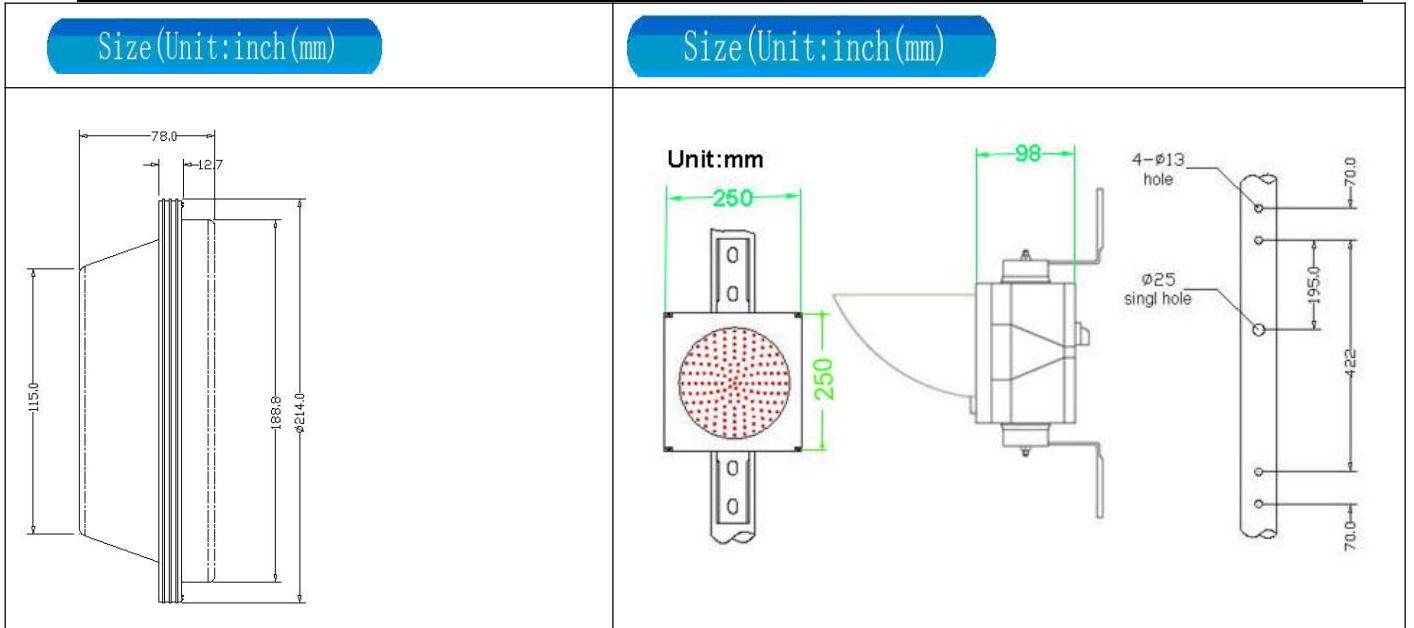

NOBLE

SHENZHE NOBLE OPTO CO.,LTD

green light,green life

Http://www.nobleled.com E-mail:sales@nobleled.com TEL:+86-755-27654119 FAX:+86-755-29002484

Characteristics

Color	Size	Model Number	Profile	Voltage	LEDs	Typical Wattage at 25°C	Luminance (cd/m²)	Typical Dominant Wavelength (nm)
	(mm)							
Yellow	200	NBJD200Y-1	Round	12-24VDC 100-277V AC	90s	<8	>8000	590

Gather to pack:

Model	housing material	Dim.of Outer Carton	Quantity/CTN	G.W/CTN	N.W/CTN	packing
NBJD211-Y	PC	420*320*200mm	1PCS	3.46kg	3KG	carton

NOBLE

SHENZHE NOBLE OPTO CO.,LTD

green light,green life

Http://www.nobleled.com E-mail:sales@nobleled.com TEL:+86-755-27654119 FAX:+86-755-29002484

Building C,MingJinHai Industrial Park,SanJiaoTang,ShiYan Town, BaoAn District,Shenzhen,China
TEL:86-0755-27651481 FAX:86-0755-27651483 PostCode:518108
Http://www.nobleled.com Email:sales@nobleled.com Copyright©Noble opto co.,ltd